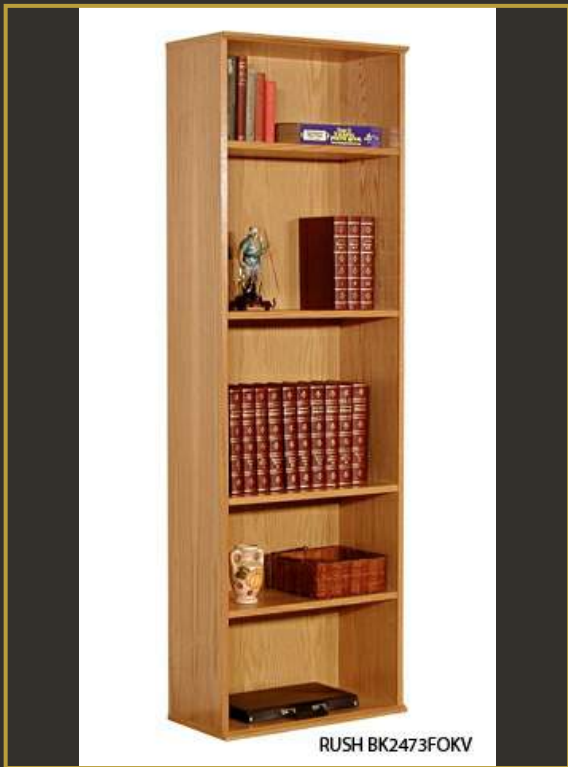

Carolina Veneers

Made in U.S.A.

73-1/2" Tower Bookcase
1 fixed shelf, plus top & bottom
All other shelves adjustable
Solid metal shelf pins

Item # BK2473FOKV

Finish:
Natural Finish Oak Veneer
RTA
In-Stock, Ready to Ship
Made in USA
FOB Americus, GA 31719