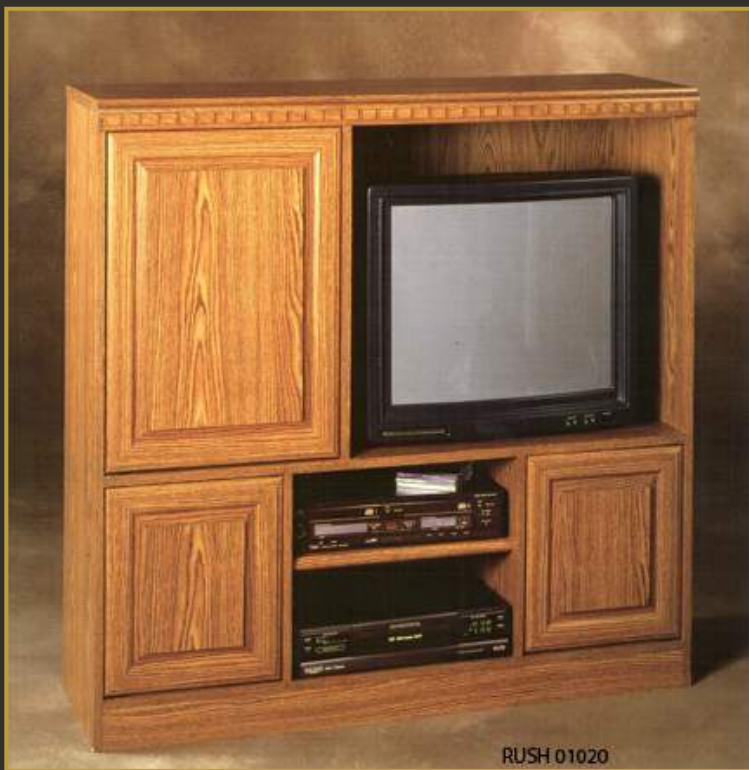

Americus Collection

Made in U.S.A.

RUSH 01020

Raised Panel Entertainment Center #01020

Raised Panel Doors
Adjustable component shelf
Adjustable shelves behind
upper doors
Plenty of concealed storage

Finish: Oak Laminate
RTA
In-Stock, Ready to Ship
Made in USA
FOB Americus, GA 31719