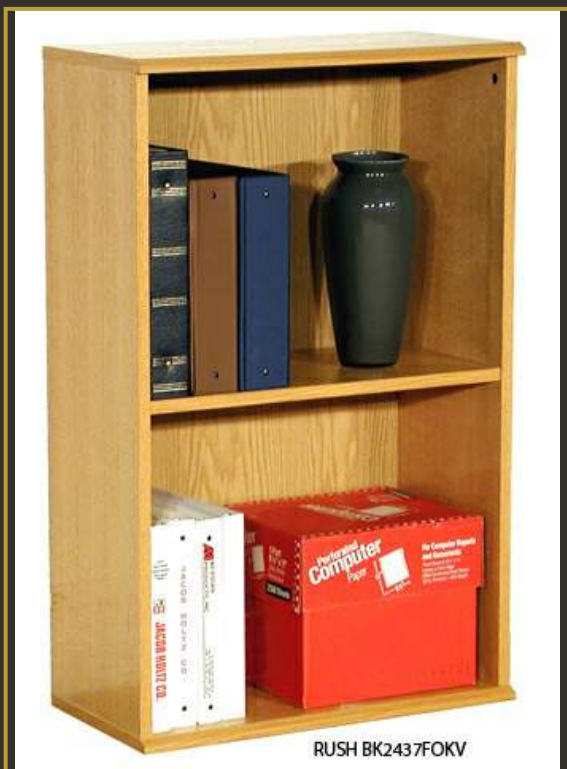

Carolina Veneers

Made in U.S.A.

37-1/2" Bookcase
Adjustable shelf
Solid metal shelf pins

Item # BK2437FOKV

Finish:
Natural Finish Oak Veneer
RTA
In-Stock, Ready to Ship
Made in USA

FOB Americus, GA 31719

VRUSH

118 N. Wrenn St., High Point, NC 27260,
E-mail: hgoodman@rushmattress.com
www.vrushinc.com
www.carolinaseating.com
www.premiumpetcuddlers.com