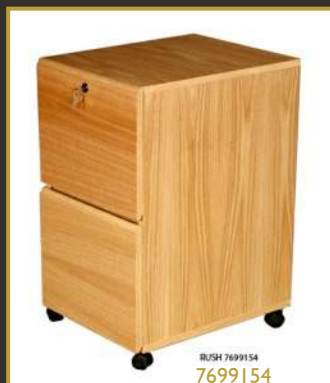

RUISH 7699154
7699154

Files

Lateral, 3-Drawer & 2-Drawer Locking

Finished all around
Fit neatly under Carolina Veneer Desks
Solid wrought iron hanging file bars
Accommodates Legal or Letter files
Solid metal hardware