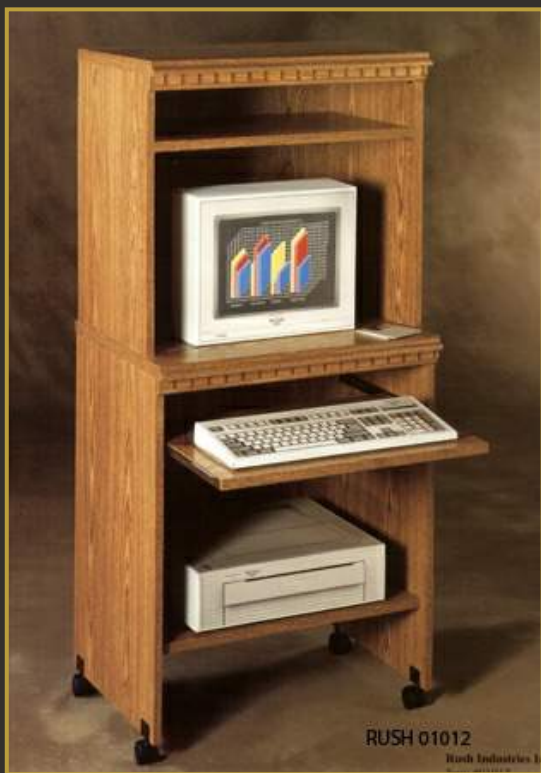

Americus Collection

Made in U.S.A.

Original Computer Trolley

01012

Finished all around
Engineered for stability
Pullout keyboard shelf
Casters for mobility
Hand cut solid wood dentil trims

Finish: Oak Laminate
RTA
In-Stock, Ready to Ship
Made in USA
FOB Americus, GA 31719

VRUSH

118 N. Wrenn St., High Point, NC 27260,

Email: rush@rushfurniture.com

www.carolinaseating.com

www.premiumpetcuddlers.com